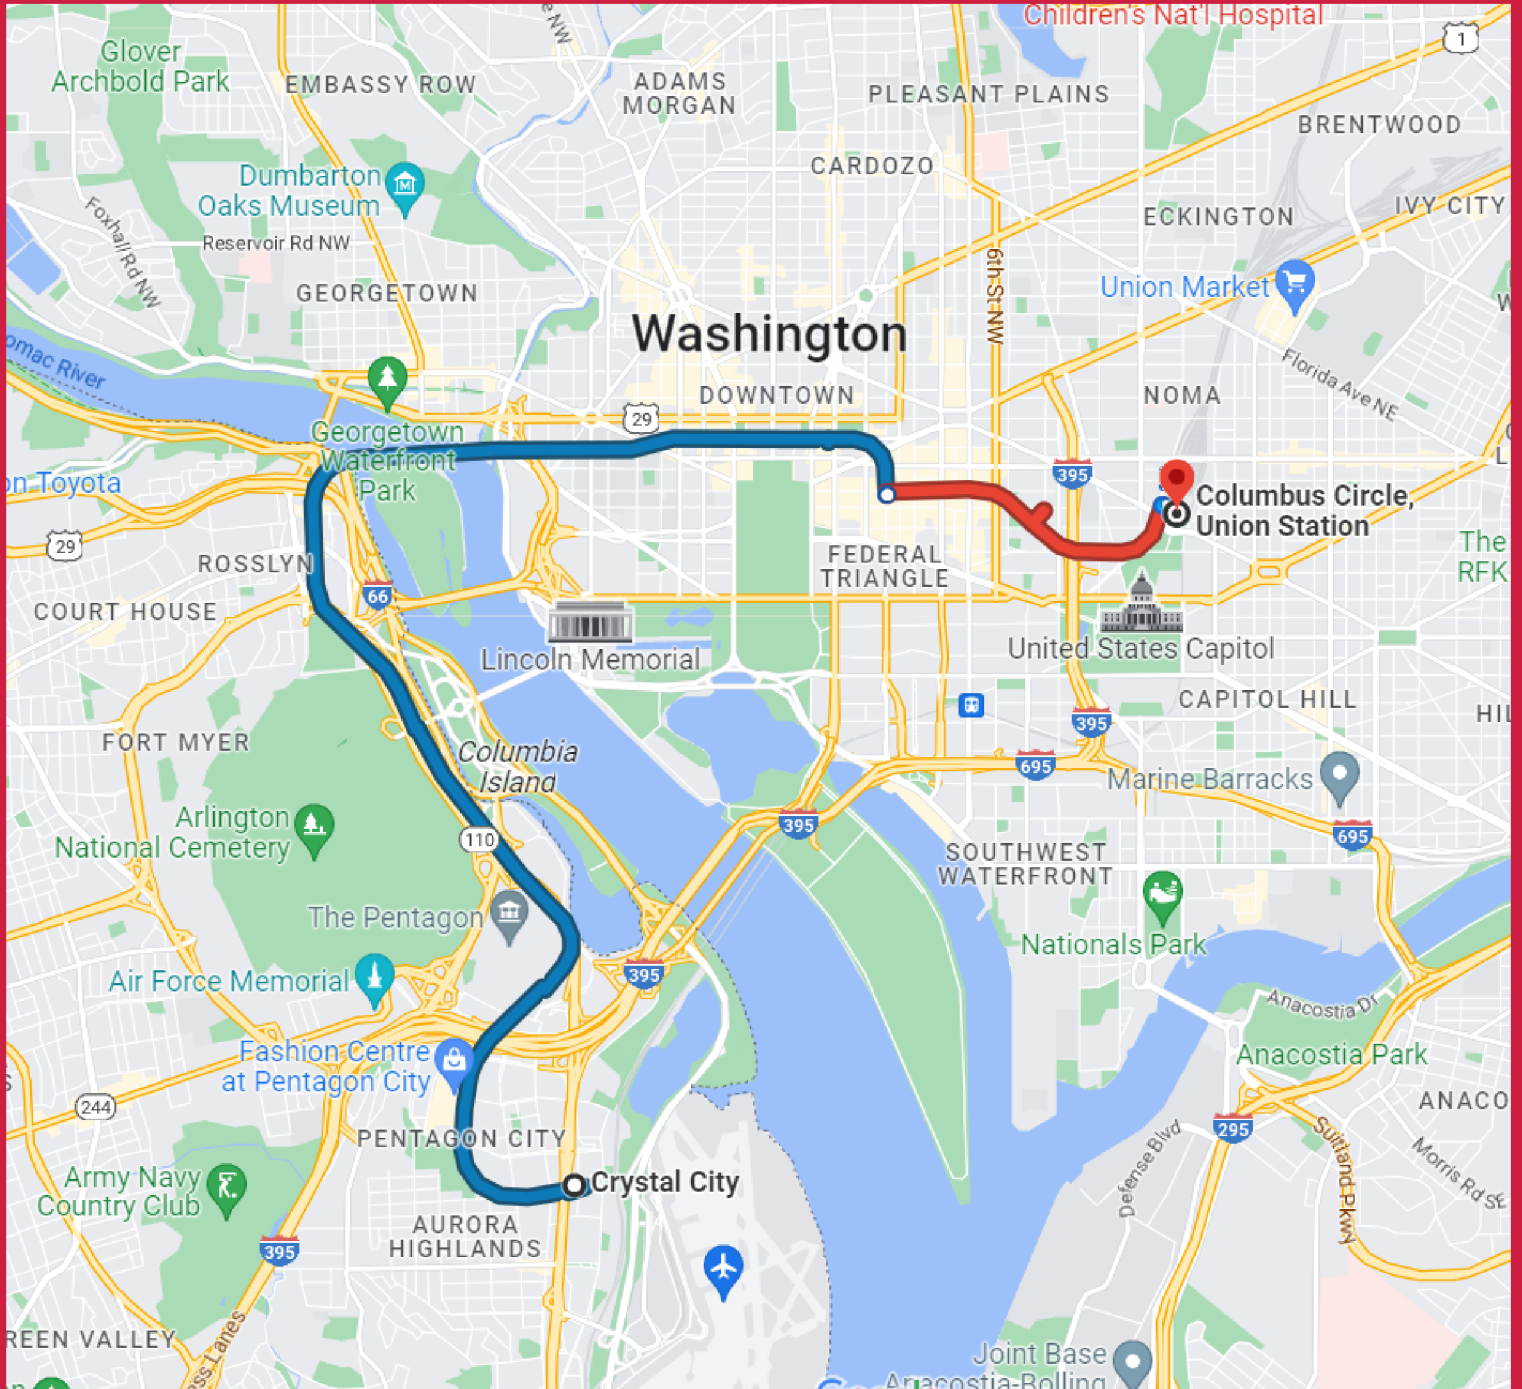

SCHEDULE

- 1:00 PM: Depart from Crystal City Marriott
- 1:00-1:15 PM: Walk to Crystal City Metro Station
- 1:20 PM: Metro Blue Route Departs Crystal City Metro Station
- 1:38 PM: Blue Route Arrives to Metro Center Station
- 1:49 PM: Red Route Departs Metro Center Station
- 1:55 PM: Union Station Tour Begins with Union Station Redevelopment Corporation
- 2:53 PM: Tour Departs for Red Route from Union Station
- 2:59 PM: Red Route Arrives at Metro Center
- 3:09 PM: Blue Route Departs Metro Center
- 3:27 PM: Blue Route Arrives at Crystal City Metro Station
- 3:30 PM : Arrive to National Landing Experience Center for Refreshments
- 4:00 PM: Tour Ends

ATTACHMENTS

if you like being in the know on your tour, we've compiled resources for you! Check out the following resources we've attached:

Blue Route & Red Route Train Schedules

Tour Map

Metro Day Passes

TRAIN ROUTE TO UNION STATION

1:20 PM - 1:55 PM

TRAIN SCHEDULE TO UNION STATION

1:20 PM - 1:55 PM

1:20 PM from Crystal City

4 min

Add to Calendar

1:20 PM **Crystal City**
1750 S Clark St, Arlington, VA 22202

TOUR MAP

POINTS OF INTEREST