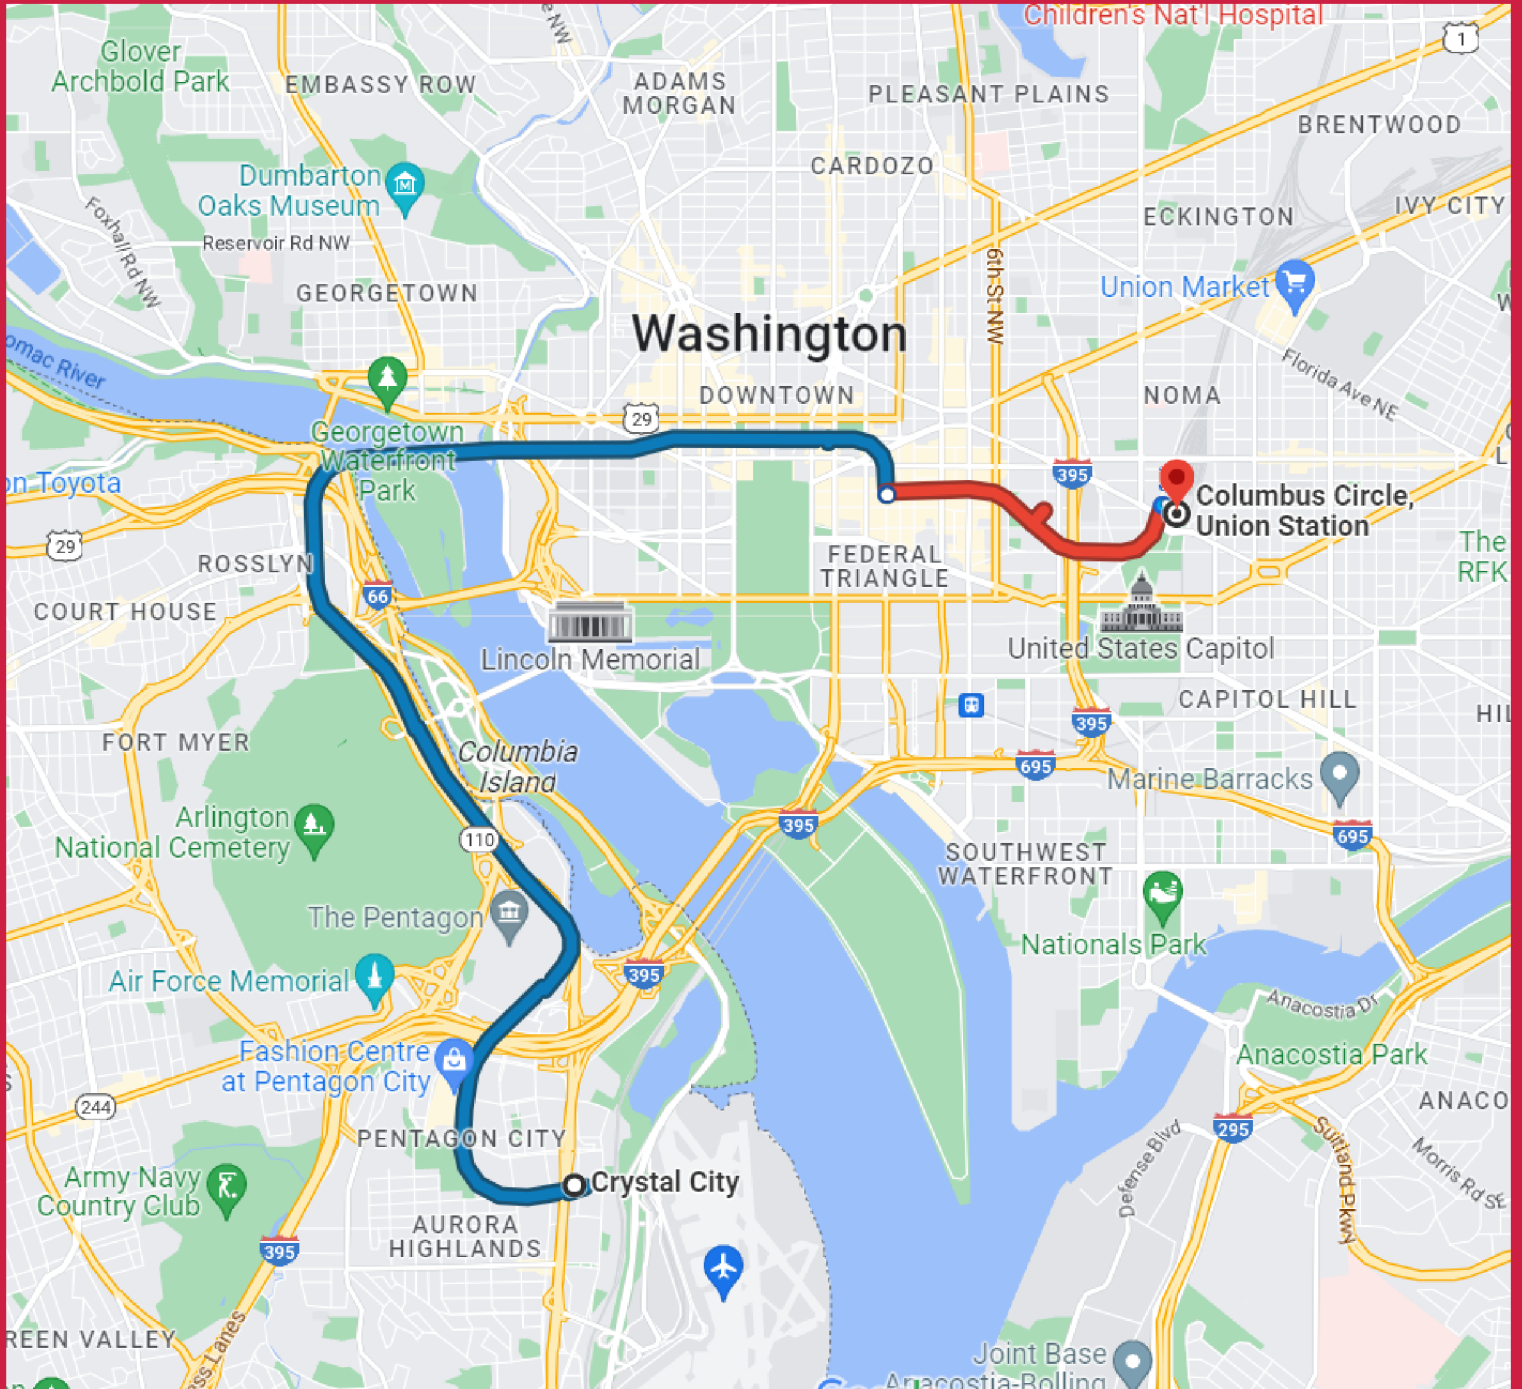

TRAIN ROUTE FROM UNION STATION
2:50 PM - 3:27 PM